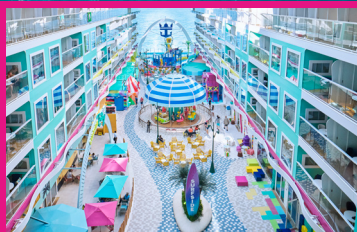

STAR OF THE SEAS FAST FACTS

HIGHLIGHTS

- SURFSIDE
- CATEGORY 6
- AQUADOME
- CROWN'S EDGE
- ULTIMATE FAMILY TOWNHOUSE

DINING

COMPLIMENTARY

- AQUADOME MARKET
- BASECAMP
- COASTAL KITCHEN
- DINING ROOM
- EL LOCO FRESH
- PARK CAFÉ
- PEARL CAFÉ
- SORRENTO'S
- SPRINKLES
- SURFSIDE BITES
- SURFSIDE EATERY
- THE GROVE
- WINDJAMMER

KIDS & TEENS

- ADVENTURE OCEAN
- ARCADE
- BABY BAY
- PLAYSCAPE
- SOCIAL020
- SPLASHAWAY BAY

OTHER AMENITIES

- 8 NEIGHBORHOODS
- ABSOLUTE ZERO
- AQUATHEATER
- CAROUSEL
- CASINO ROYALE
- CONFERENCE CENTER
- FITNESS CENTER
- FLOWRIDER
- JOGGING TRACK
- LASER TAG
- MEDICAL CENTER
- MINI GOLF
- POOLS
- ROCK CLIMBING WALL
- ROYAL ESCAPE ROOM
- ROYAL THEATER
- SPORTS COURT
- THE GROVE SUITE SUN DECK
- THE OVERLOOK PODS
- THE PEARL
- TO DRY FOR
- VITALITY SPA
- VOOM POWERED BY STARLINK
- WHIRLPOOLS